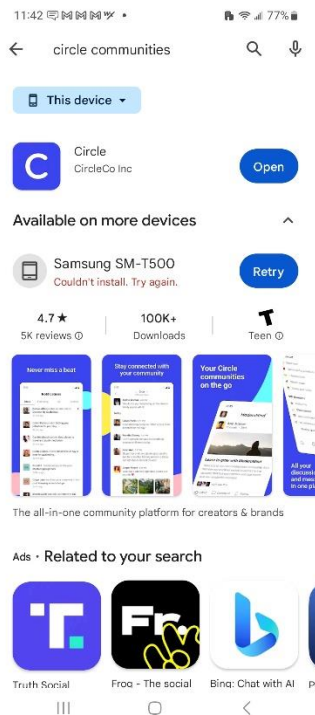

Instructions for Joining

1. Go to hishealinglight.org.
2. In the right upper corner, under the “Give” button, click on “**The Journey App.**” This will take you to the Journey App website.
3. In the upper right corner, click on **Sign Up.**
4. Choose to sign up using your email, Facebook, or twitter.
5. Next, put in your name and email, and then create a password.
6. Click the box to accept the terms.
7. Then click on “Sign up.”
8. The next page will ask you for more information. Fill out the information you want to share.
9. After you create your profile, go to the app store on your phone.
10. Search for “**Circle Communities**”.

Android Phone

Apple Phone

11. Download and open the Circle app.

12. It will ask for your email and then it will send a code to that email. Use the same email you signed up with.

13. Retrieve the code from your email (the email you signed up with). The email will be from **Circle Communities**. Check your spam folder if you don't see it. If it isn't in your inbox or spam folder, then it means you haven't finished creating our profile. Go back to the webpage to finish your profile.